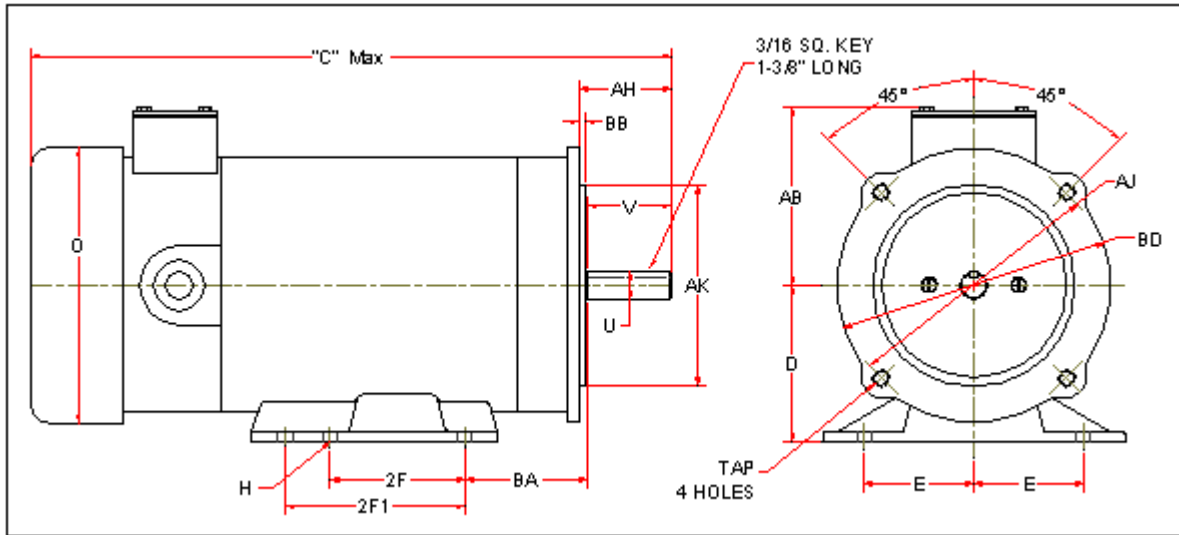

Hallmark Industries, Inc. - PM DC MOTORS

Part Number: **MD0507F**

Description: PM DC, 3/4 HP, 24V, TEFC, 56C w/Removable Base

D	E	2F	H	O	U	V	AB	AH	AJ	AK	BA	BB	BD	TAP	C
3-1/2	2-7/16	3.00	11/32 SLOT	5.57	0.625	1.875	4-1/8	2-1/16	5.875	4.500	2.750	0.125	6.14	.375-16	14.0

H.P.	Base RPM	Arm. Volt.	NEMA Frame	Encl.	F.L Amps	INSUL.	Torque	Serv. Factor	App. Wgt.
3/4	1750	24 VDC	56C	TEFC	29	F	27 in.lbs	1.0	29 lbs