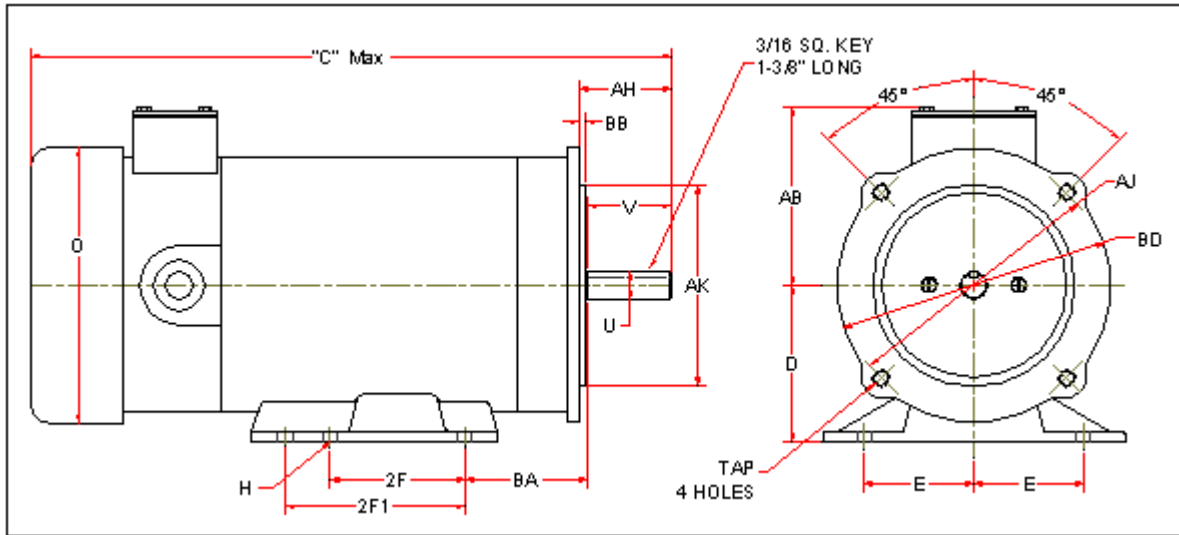

Hallmark Industries, Inc. - PM DC MOTORS

Part Number: **MD0507E**

Description: PM DC, 3/4 HP, 12V, TEFC, 56C w/Removable Base

D	E	2F	H	O	U	V	AB	AH	AJ	AK	BA	BB	BD	TAP	C
3-1/2	2-7/16	3.00	11/32 SLOT	5.57	0.625	1.875	4-1/8	2-1/16	5.875	4.500	2.750	0.125	6.14	.375-16	14.0

H.P.	Base RPM	Arm. Volt.	NEMA Frame	Encl.	F.L Amps	INSUL.	Torque	Serv. Factor	App. Wgt.
3/4	1750	12 VDC	56C	TEFC	58	F	27 in.lbs	1.0	29 lbs